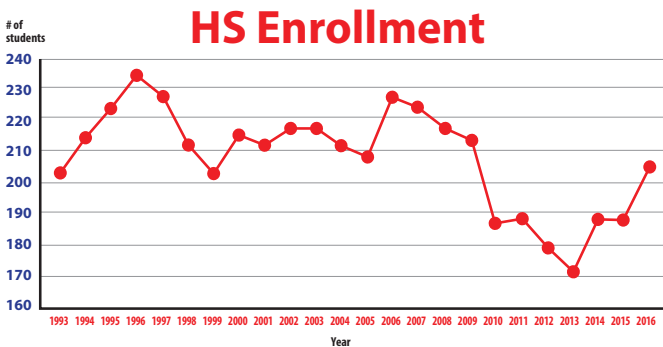

This year, 23% of enrolled students join us from schools outside our St. Anthony parish, such as Sacred Heart, Sigel St. Michael, and other public and parochial schools in the surrounding communities.

“Students who have joined St. Anthony High School have added so much value to our school. They have created great friendships, enlivened our classrooms and have embraced and enhanced our traditions. We hope God continues to bless us with new students through increased enrollment,” says Greg Fearday, Principal.

We know it’s a great gift to be able to offer a faith-based education. We also know that having the opportunity to pray during school adds value to our students’ lives, their families, our parish and community overall.

Thank you for your support of St. Anthony High School!